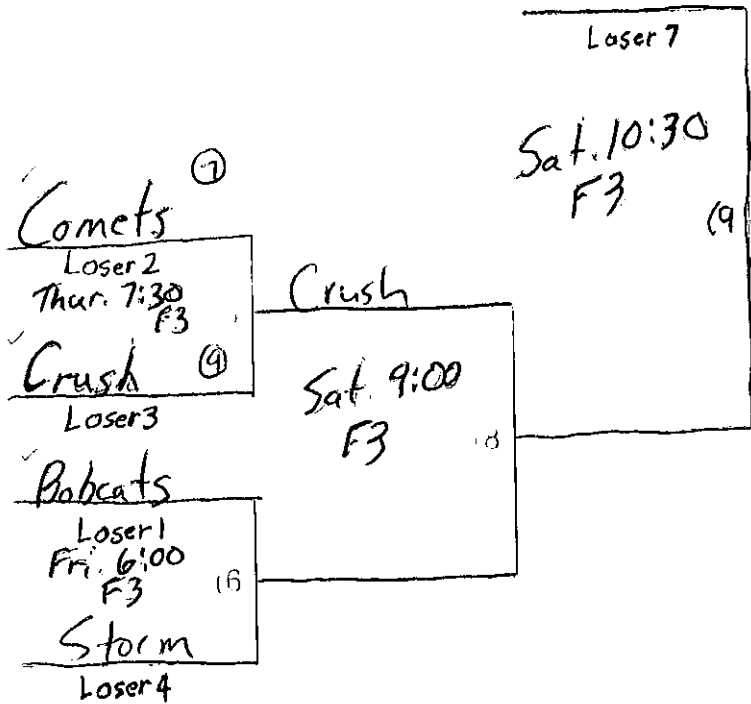

Bombers

Sat. 1:30  
F2

(11)

25) Lightning #4

Thur. 6:00  
F2

(3)

20) Comets #5

19) Dawgs #1

(6)

Loser 4

Loser of 14  
if 1st loss

Winners' Bracket

6 Team Bracket

6

10+U

Losers' Bracket

Final  
Winner

---

Final 10  
Final 11

9 Team Bracket

9

14+1L

Loser's Bracket