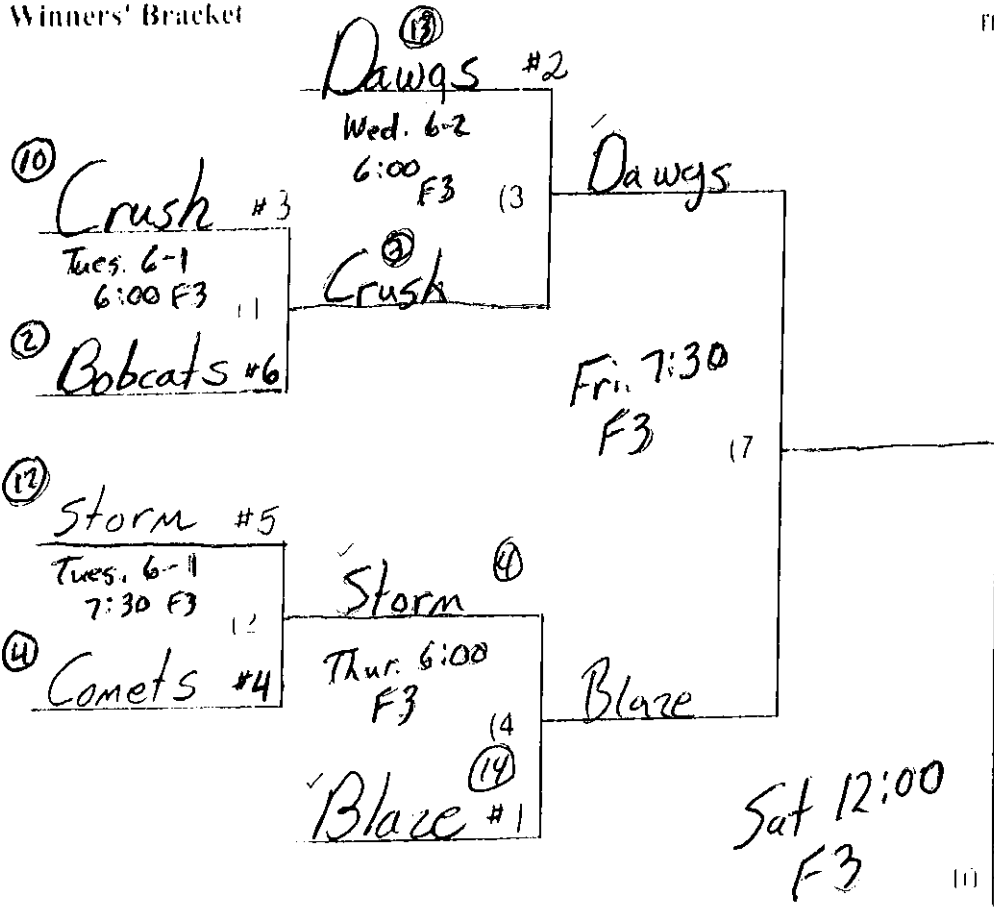

Bombers

Sat. 1:30  
F2

(11)

25) Lightning #4

Thur. 6:00  
F2

(3)

20) Comets #5

19) Dawgs #1

Thur. 6:45  
F2

(4)

6) Vipers #8

Lightning

Sat. 9:00  
F2

(8)

Dawgs

Sat. 6:00  
F2

(6)

Loser 4

Loser of 14  
if 1st loss

Winners' Bracket

6 Team Bracket

6

10+U

Losers' Bracket

Final  
Winner

---

Final 10  
Final 11

9 Team Bracket

9

14+1L

Loser's Bracket