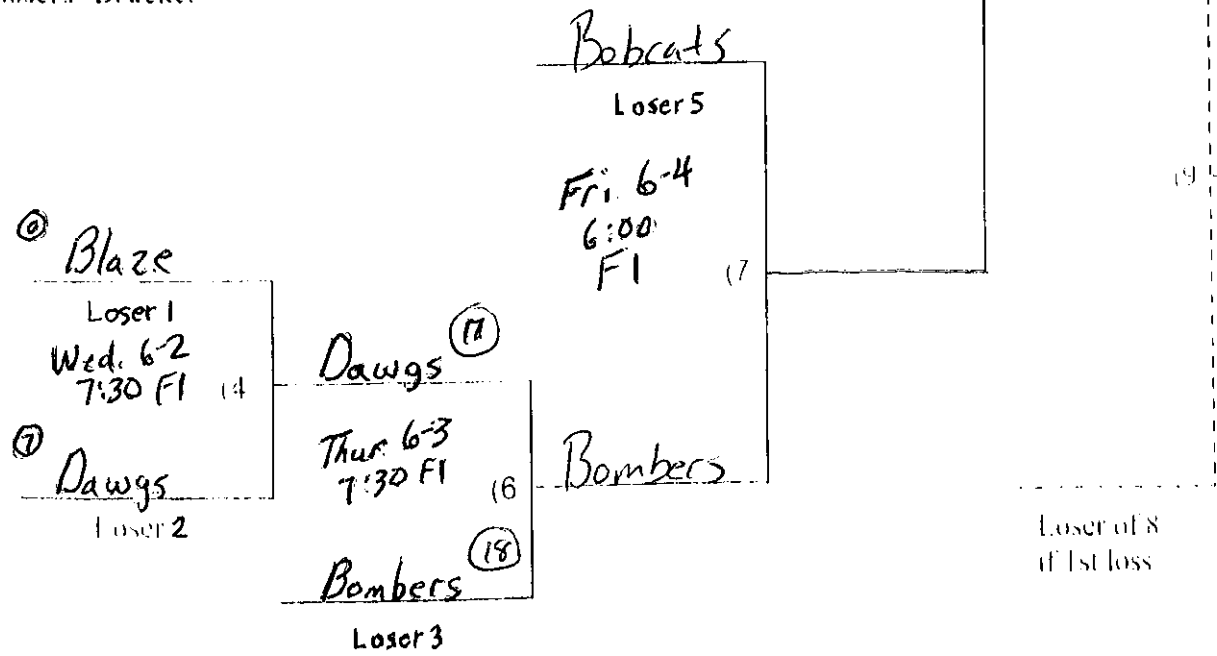

1/17 COPY

New Bracket

Winners' Bracket

5 Team Bracket

5

6 + U

Losers' Bracket

Loser of 8 if 1st loss

Winner

8 Team Bracket

8

J+U

14) Bobcats #2

Tues. 6-1  
6:00 F2

(1)

16) Blaze #7

11) Bombers #3

Tues. 6-1  
7:30 F2

(2)

4) Storm #6

Bobcats

Fri. 7:30

F2

(7)